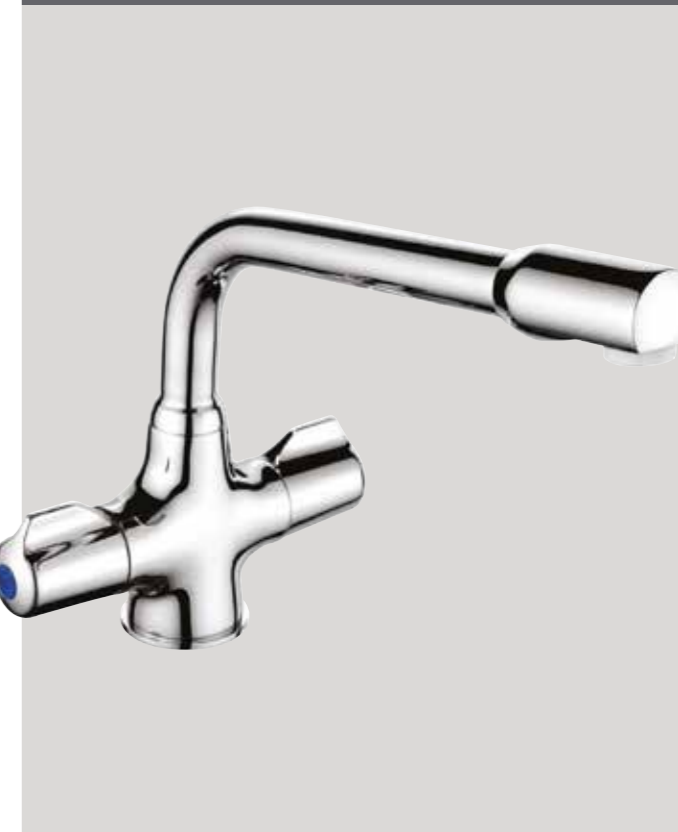

Code	Description	Operating Pressure	RRP
4E1101	Kensington Monobloc Kitchen Mixer	LP	£76.00

ALORE MONOBLOC KITCHEN MIXER